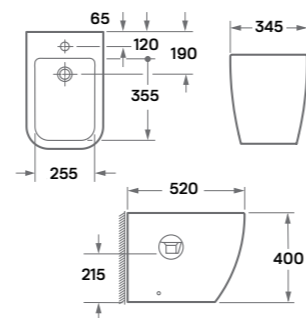

ditte wall-mounted rimless WC

34,5 x 50 x 34 cm, Hidden fastening, without seat

1. Seat:
2. Rimless
   - Hidden fastening
   - Quick release
   - Soft close

elle wall-mounted toilet

34,5 cm x 50 cm x 35,5 cm, porcelain, deep rinsing, option: toilet seat

1. Seat:
2. Quick release
   - Soft close

ditte wall-mounted bidet

34,5 x 50 x 30 cm, Hidden fastening hidden console without faucet

- Hidden fastening

erin wall-mounted rimless toilet

34,8 x 54,5 x 37,6 cm, porcelain, deep rinsing, option: toilet seat

1. Seat:
2. Rimless
   - Quick release
   - Soft close

ditte floor mount toilet

34,5 x 52 x 40 cm, S trap, hidden fastening, optional: S pipe, seat

1. Seat:
2. Hidden fastening
   - Quick release
   - Soft close

bella wall-mounted rimless toilet

35,5 x 53 x 36,2 cm, porcelain, deep rinsing, option: toilet seat

1. Seat:
2. Rimless
   - Quick release
   - Soft close

ditte floor mount bidet

34,5 x 52 x 40 cm, Hidden fastening without faucet

- Hidden fastening

evolo wall-mounted urinal

35 x 29 x 68 cm +2 cm

porcelain, top water connection, rear discharge urinal, without mixer, with fixing kit and seal

ditte monoblock toilet

34,5 x 66 x 40/85 cm, S trap optional: S pipe seat

1. Seat:
2. Öblítés 4/6 l
   - Hidden fastening
   - Quick release
   - Soft close