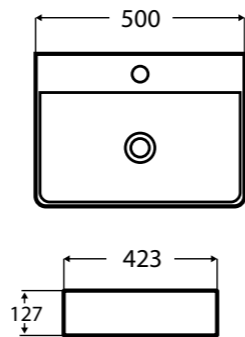

lotus
porcelain basin built on counter

- 50 × 42,3 × 12,7 cm
- thin flange design
- without faucet, pop-up drain, syphon

rose
porcelain basin built on counter

- Ø35,5 × 11,7 cm
- thin flange design
- separate mixer version
- without, pop-up drain, syphon

tulip
porcelain basin built on counter

- 35,8 × 35,8 × 10,8 cm
- thin flange design
- separate mixer version
- without, pop-up drain, syphon

iris
porcelain basin built on counter

- 59 × 41 × 10 cm
- thin flange design
- separate mixer version
- without, pop-up drain, syphon

lily
porcelain basin built on counter

- 50 × 40,5 × 11 cm
- thin flange design
- separate mixer version
- without, pop-up drain, syphon

violet
wall hung porcelain basin

- 47,5 × 45,6 × 37 cm
- without faucet, pop-up drain, syphon

poppy
porcelain basin built on counter

- 41 × 41 × 14,8 cm
- thin flange design
- separate mixer version
- without, pop-up drain, syphon

freesia
wall hung porcelain basin

- 53,3 × 44,9 × 36,5 cm
- without faucet, pop-up drain, syphon

daisy
porcelain basin built on counter

- 49 × 39,5 × 15 cm
- thin flange design
- separate mixer version
- without, pop-up drain, syphon

pop-up drain

for washbasin without overflow

for washbasin with overflow