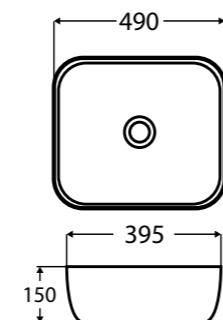

daisy
porcelain basin built on counter

- 49 × 39,5 × 15 cm
- thin flange design
- separate mixer version
- without, pop-up drain, syphon