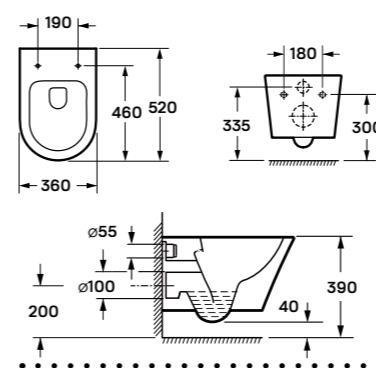

Soft close

Soft Close

This seat closes slowly and quietly when put down, instead of slamming or making a loud noise.

Quick release

Quick Release

Take off the seat with a simple move, so you can clean the whole surface of the toilet without having difficulty around and under the seat.

elle soft closing toilet seat

- Quick release
- Soft close
- 1 YEAR WARRANTY

-43% 6 900 Ft - 3 900 Ft

clement soft closing toilet seat

- Slim seat
- Quick release
- Soft close
- 1 YEAR WARRANTY

12 900 Ft

ditte soft closing toilet seat

- Quick release
- Soft close
- 1 YEAR WARRANTY

12 900 Ft

erin soft closing toilet seat

- Slim seat
- Quick release
- Soft close
- 1 YEAR WARRANTY
- new model

-30% 9 900 Ft - 6 900 Ft

bella soft closing toilet seat

- Slim seat
- Quick release
- Soft close
- 1 YEAR WARRANTY
- new model

-30% 9 900 Ft - 6 900 Ft

clement wall- mounted rimless toilet

36 x 52 x 35 cm, Hidden fastening, hidden console, without seat

- Rimless
- Hidden fastening
- Slim seat
- Quick release
- Soft close

10 YEARS WARRANTY

clement wall- mounted bidet

36 x 52 x 32,5 cm, Hidden fastening without faucet

- Hidden fastening

10 YEARS WARRANTY

clement floor mount toilet

36 x 52 x 35 cm, S trap optional: S pipe seat

- Hidden fastening
- Slim seat
- Quick release
- Soft close

10 YEARS WARRANTY

clement floor mount bidet

36 x 52 x 35 cm, Hidden fastening without faucet

- Hidden fastening

10 YEARS WARRANTY

clement one-piece toilet

36 x 66,5 x 40/83,5 cm, S trap optional: S pipe Seat

- Dual Flush 4/6 l
- Hidden fastening
- Slim seat
- Quick release
- Soft close

10 YEARS WARRANTY