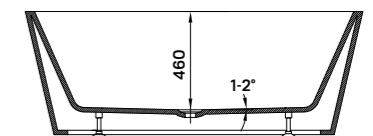

calabria white

freestanding bathtub

170 x 80 x 58 cm

- acrylic tub,
- pop-up drainer,
- rectangular overflow
- color: white
- hidden adjustable leg
- freestanding or against wall

calabria black

freestanding bathtub

170 x 80 x 58 cm

- acrylic tub,
- pop-up drainer,
- rectangular overflow
- color: black
- freestanding or against wall