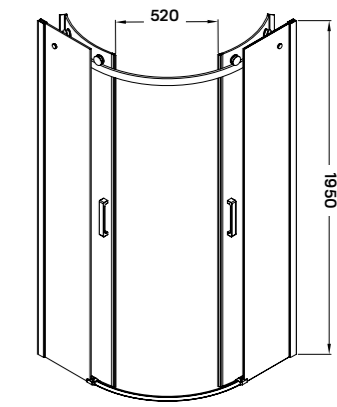

## virgo shower cabin

90 × 90 × 195 cm

**Products specifications:**

- sliding door shower room
- 6 mm safety glass
- polished aluminium profile
- chrome handles
- exclusive wheels

**Choose shower tray!**  
turn on page 26-27.