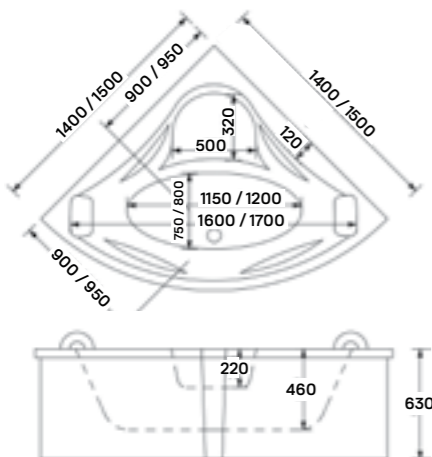

Acrylic bathtub

- 4 mm thick acrylic tub body
- POLI-MAX™ reinforcement the tub body
- standard foot