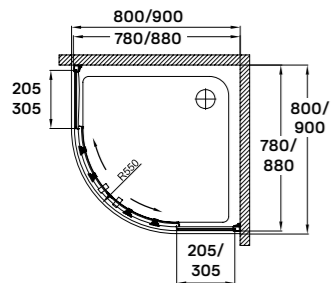

### Products specifications:

- Sliding door with soft-close sliding mechanism
- 8 mm safety glass
- aluminium handles
- polished aluminium frame

**Choose shower tray!**  
turn on page 26-27.

hidden roller

## aquarius 80/ 90 shower cabin

80 × 80 × 190 cm  
90 × 90 × 190 cm

**Products specifications:**

- Sliding door shower room
- 6 mm safety glass
- polished aluminium profile
- chrome handles
- hidden roller