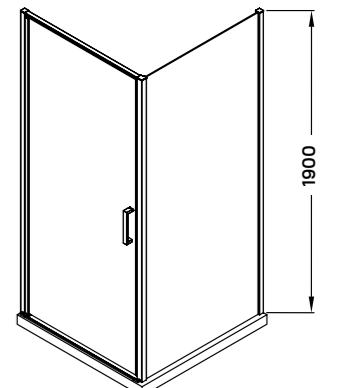

quadrum

shower cabin

90 × 90 × 190 cm

Products specifications:

- lifting alu pivot system
- 6 mm safety glass
- stainless steel bracket
- polished aluminium profile
- chrome handles
- left / right side

Choose shower tray!
turn on page 26-27.