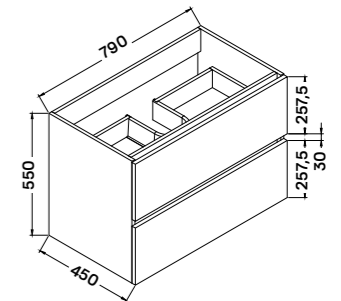

Hanging mirror

80 × 55 cm

elois hanging high cabinet

140 × 30 × 35 cm

- Rotating cabinet door latches.