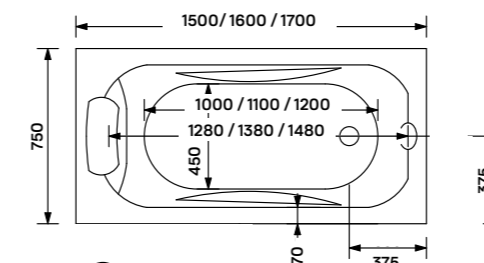

Acrylic bathtub

- 4 mm thick acrylic tub body
- POLI-MAX™ reinforcement on the tub body
- standard foot