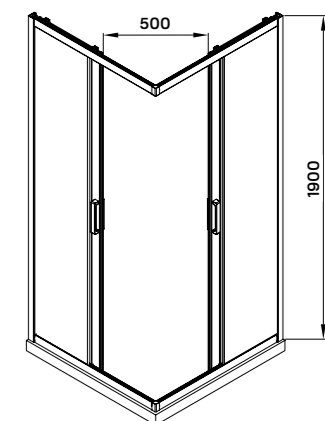

## apollo shower cabin

90 × 90 × 190 cm

**Products specifications:**

- Sliding door shower room
- 6 mm safety glass
- polished aluminium profile
- chrome handles
- hidden roller

**Choose shower tray!**  
turn on page 26-27.

hidden roller

chrome handles

6 mm safety glass

lifting alu pivot system  
(Can be mounted without shower tray)

**Pivot door opening system**

The shower door is lifted by 1 cm during opening by the pivot system, making sure it does not touch the floor. Due to this, it is perfect for installing the shower without a cabin.