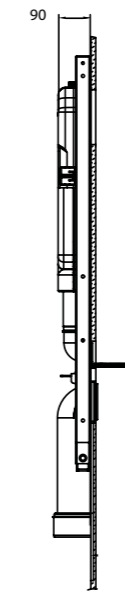

# clarice

concealed cistern

50 × 9 × 113,8 cm

**Product specifications:**

- narrow hidden mechanical cistern
- moulded one-piece HDPE cistern, with a width of 90mm
- universal frame for wall-mounted toilettes
- dual flushing valve with amount control: 3/4.5; 3/6; 4 /7L
- for mechanical flush button
- ABS button with polished chrome finish