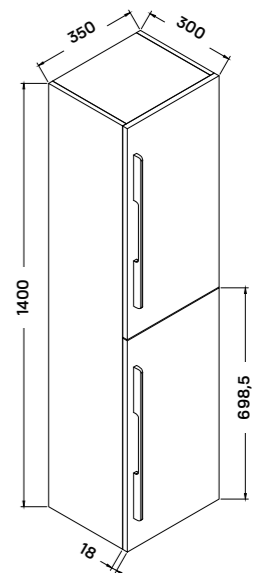

Shipped as ready-to-assemble furniture.