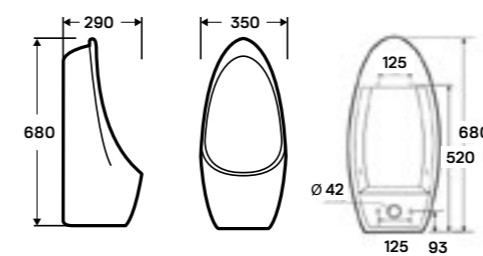

evolo wall-mounted urinal

35 x 29 x 68 cm +2 cm

porcelain, top water connection, rear discharge urinal, without mixer, with fixing kit and seal