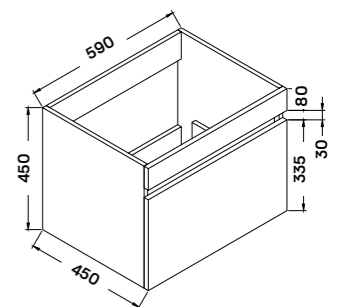

blondie 60

Bathroom vanity with drawers

Washbasin:

1. 60 × 46 × 3/15,5 cm,
   • cultured marble sink
   without faucet and trap

   option: pop-up drain plug

Main cabinet:

1. 59 × 45 × 45 cm
   • 15 mm thick MDF body
   with melamin oak decor
   surface
   • 18 mm thick MDF body
   with melamin oak decor
   surface
   • soft close drawer catch
   • shipped as ready-to-
   assemble furniture

Mirror:

60 × 45 cm

**Shipped as ready-to-
assemble furniture.**