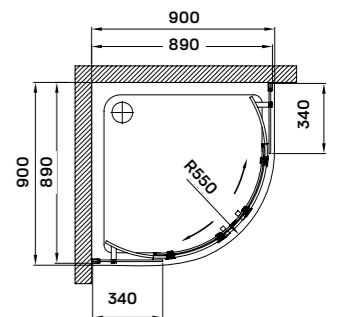

### Products specifications:

- stainless steel bracket
- 8 mm safety glass
- glossy aluminium profile
- hinged door
- concealed hinge
- left/right side

**Choose shower tray!**  
turn on page 26-27.

## virgo shower cabin

90 × 90 × 195 cm

**Products specifications:**

- sliding door shower room
- 6 mm safety glass
- polished aluminium profile
- chrome handles
- exclusive wheels

**Choose shower tray!**  
turn on page 26-27.