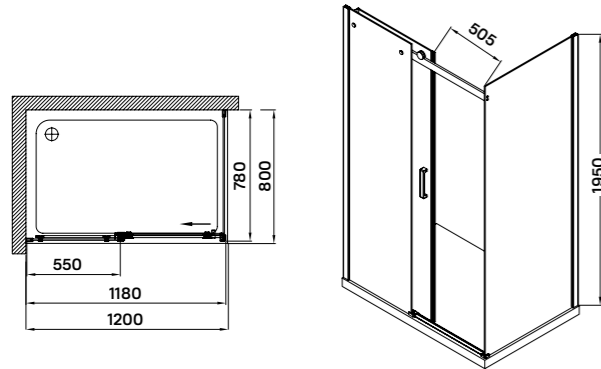

vincenzo

shower cabin

120 × 80 × 195 cm

Products specifications:

- 6 mm safety glass,
- chrome finish,
- polished aluminium profile,
- chrome handles,
- exclusive wheels,
- left-, right side
- sliding door shower room

Choose shower tray!
turn on page 26-27.