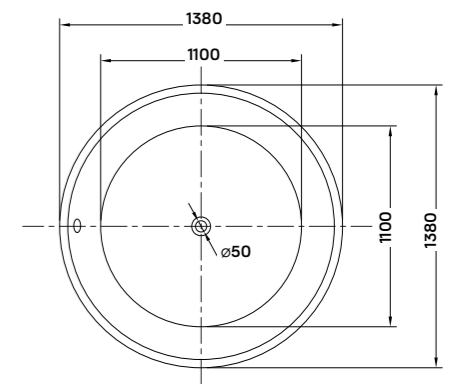

sierra

freestanding bathtub

173 × 77,5 × 71 cm

- double-walled,
- dirt-proof acrylic tub body
- thickness of the acrylic layer: 4-5 mm
- drain and overflow
- hidden adjustable leg

gloria

freestanding bathtub

Ø138 × 58 cm

- double-walled,
- dirt-proof acrylic tub body
- thickness of the acrylic layer: 4-5 mm
- drain and overflow
- hidden adjustable leg