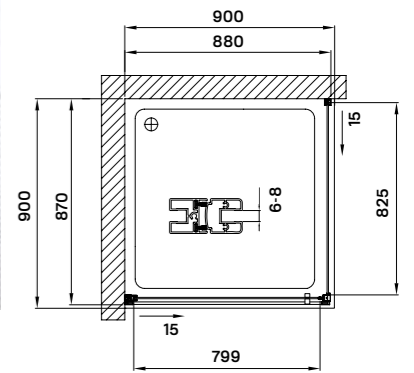

quadrum

shower cabin

90 × 90 × 190 cm

Products specifications:

- lifting alu pivot system
- 6 mm safety glass
- stainless steel bracket
- polished aluminium profile
- chrome handles
- left / right side

Choose shower tray!
turn on page 26-27.