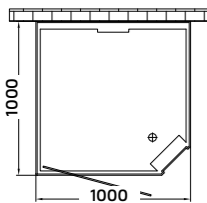

# focus steam cabin

100 × 100 × 220 cm

**Products specifications:**

- 8 mm thick safety glass, hinged door
- steam bath/automatic cleaning function
- ventilation fan
- thermometer sensor
- ozone disinfection
- acrylic seat
- shower compartment shelf
- chrome towel rack
- hidden digital interface (inside/outside)