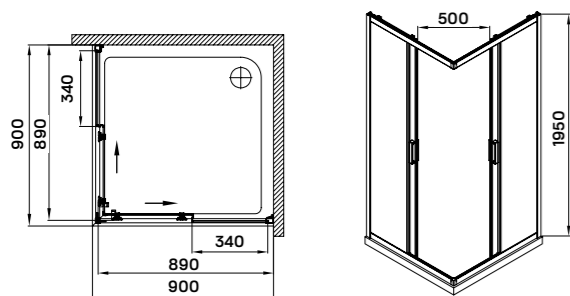

Products specifications:

- sliding door
- polished aluminium profile
- 6 mm safety glass
- magnetic door-lock
- chrome handles

Choose shower tray!
turn on page 26-27.