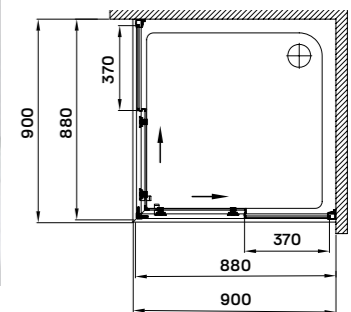

aquarius 80/ 90 shower cabin

80 × 80 × 190 cm
90 × 90 × 190 cm

Products specifications:

- Sliding door shower room
- 6 mm safety glass
- polished aluminium profile
- chrome handles
- hidden roller

Choose shower tray!
turn on page 26-27.

apollo shower cabin

90 × 90 × 190 cm

Products specifications:

- Sliding door shower room
- 6 mm safety glass
- polished aluminium profile
- chrome handles
- hidden roller

Choose shower tray!
turn on page 26-27.