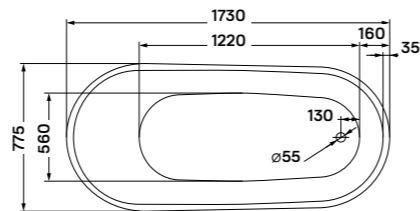

sierra

freestanding bathtub

173 × 77,5 × 71 cm

- double-walled,
- dirt-proof acrylic tub body
- thickness of the acrylic layer: 4-5 mm
- drain and overflow
- hidden adjustable leg

gloria

freestanding bathtub

Ø138 × 58 cm

- double-walled,
- dirt-proof acrylic tub body
- thickness of the acrylic layer: 4-5 mm
- drain and overflow
- hidden adjustable leg