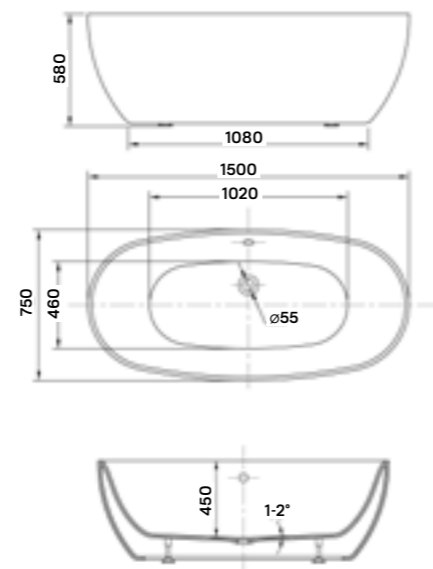

## oval 150 freestanding bathtub

150 × 75 × 58 cm

- double-walled, dirt-proof acrylic tub body
- thickness of the acrylic layer: 4-5 mm
- drain and overflow
- hidden adjustable leg

Via

Solo