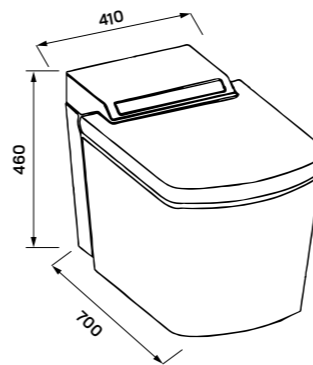

Products specifications:

- bidet function
- adjustable water jets
- adjustable water pressure
- movable cleaning
- massage spray
- one-button operation
- automatic flush
- massage head cleaning function
- automatic flush
- warm air drying
- temperature control
- automatic sensor
- instant water heater
- self-cleaning nozzle
- failure warning
- digital display
- remote control
- Soft-Close cover with slow and noiseless automatic closing
- hidden lighting
- child mode
- proximity sensor function