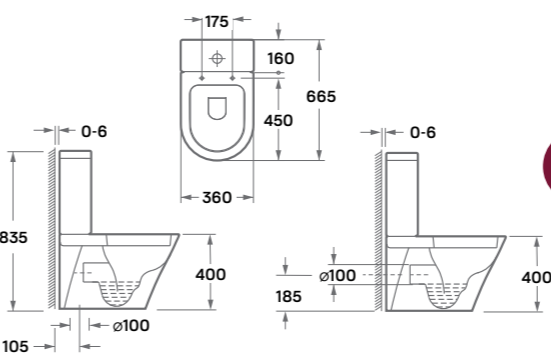

clement one-piece toilet

36 x 66,5 x 40/83,5 cm, S trap optional: S pipe Seat

- Dual Flush 4/6 l
- Hidden fastening
- Slim seat
- Quick release
- Soft close