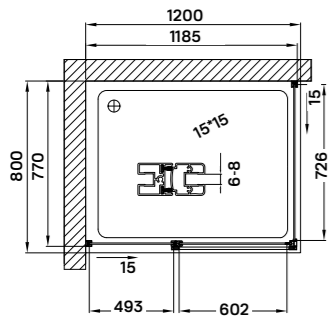

triton shower cabin

120 × 80 × 190 cm

Products specifications:

- lifting alu pivot system
- 6 mm safety glass
- polished aluminium profile
- chrome handles
- left / right side
- hinged door shower room

Choose shower tray!
turn on page 26-27.