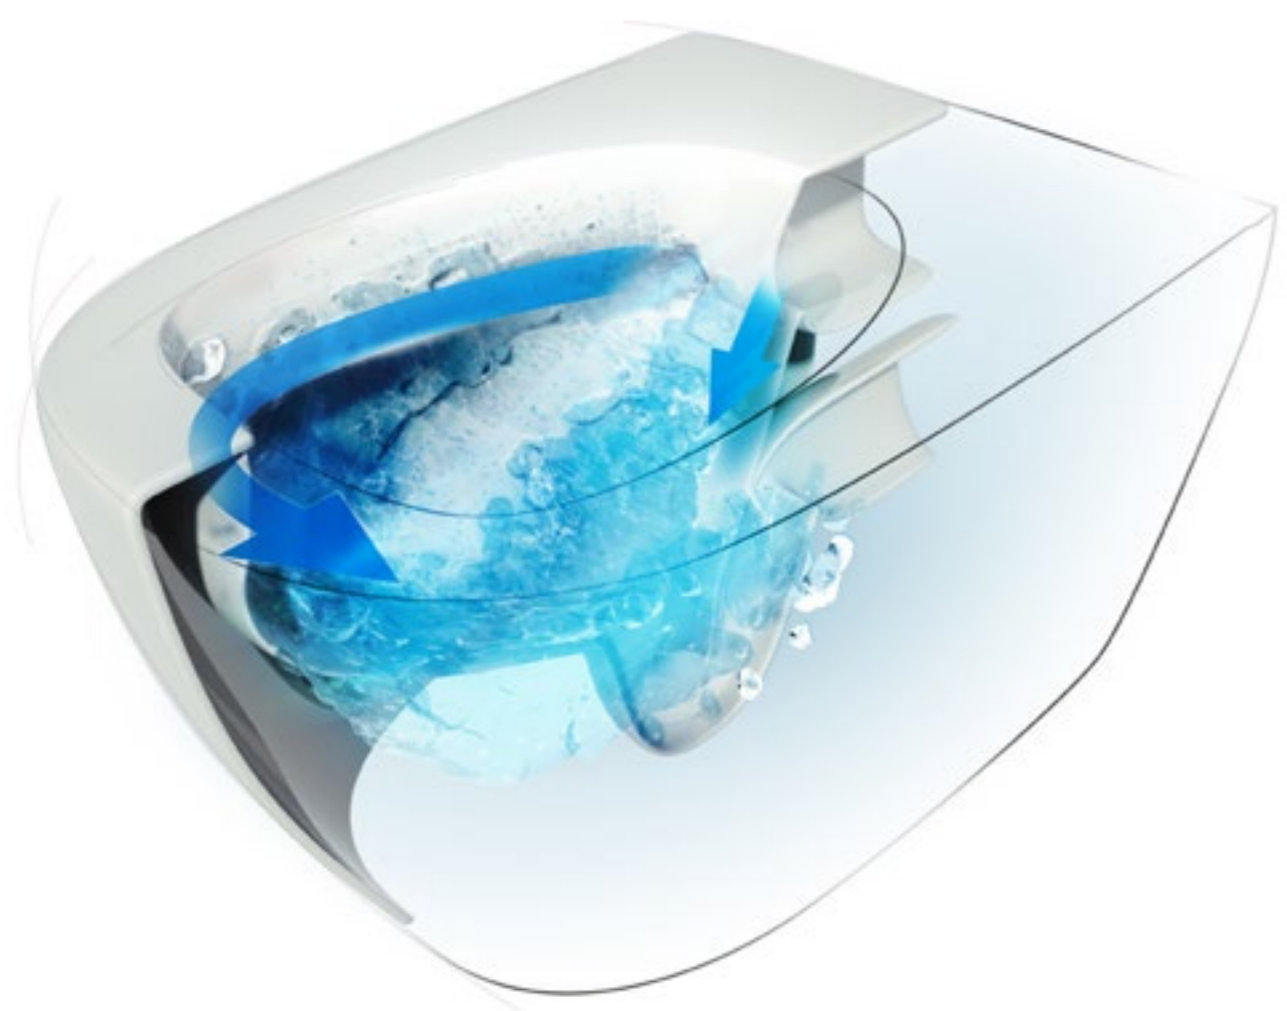

Rimless WC

Edgeless design

The most important property of the rimless toilettes is that there are no unattainable nooks and corners, therefore it is easy to keep it clean. Precisely designed shape - „The specially designed toilet bowl enables the water to clean the whole internal surface completely , without splashing“.

Rimless