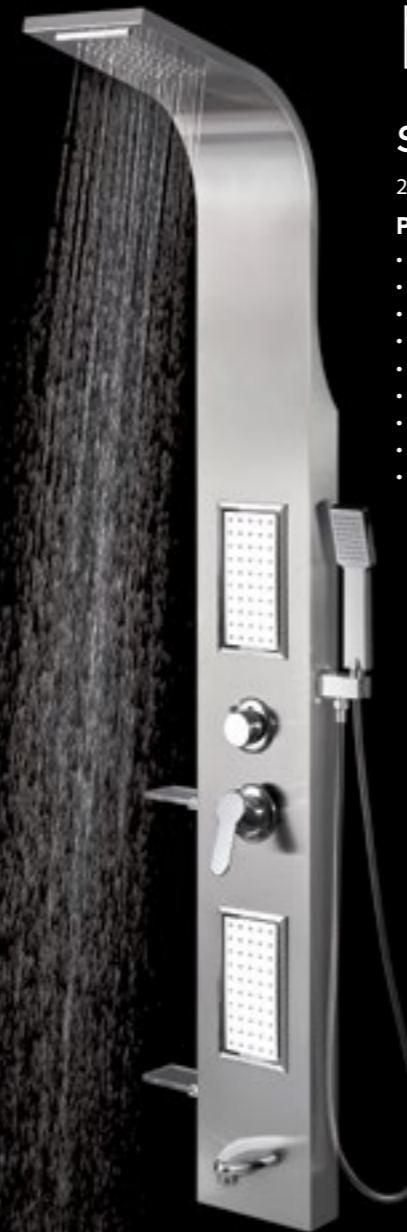

Products specifications:

- Aluminium with white color coating,
- square head shower,
- 2 x 25 square massage body jets,
- square in chrome plated hand shower,
- brass mechanical faucet,
- shelf and brass towel bar