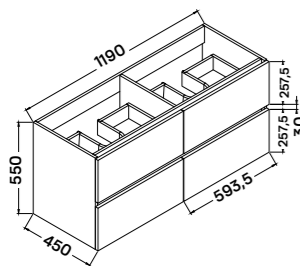

#### Mirror:

60 × 45 cm

**Shipped as ready-to-  
assemble furniture.**

**Arin**  
Optional: mounted lamps for  
the Elois family of products  
17,3 × 12,9 × 3,9 cm