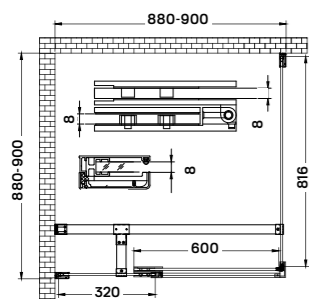

clyde 90 shower cabin

90 × 90 × 200 cm

Products specifications:

- stainless steel bracket
- 8 mm safety glass
- glossy aluminium profile
- hinged door
- concealed hinge
- left/right side

Choose shower tray!
turn on page 26-27.