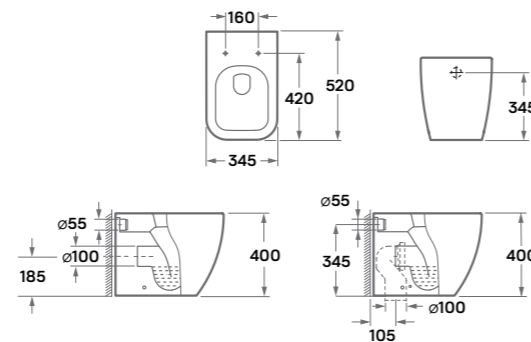

ditte floor mount toilet

34,5 x 52 x 40 cm, S trap, hidden fastening, optional: S pipe, seat

1. Seat:
2. Hidden fastening
   - Quick release
   - Soft close