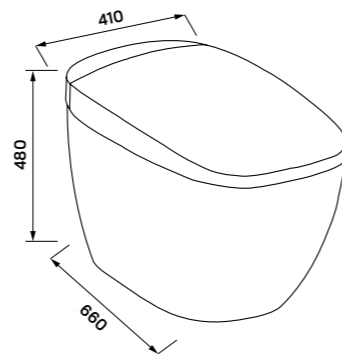

Products specifications:

- bidet function
- female intimate washing
- child mode
- adjustable water jets
- adjustable water pressure
- instant water heater
- movable cleaning
- self-cleaning massage nozzle
- one-button automatic function
- seat heating function
- warm air drying
- automatic hood
- seat sensing
- automatic flush
- digital display
- remote control
- night light
- energy-saving mode
- Soft-Close cover with slow and noiseless closing