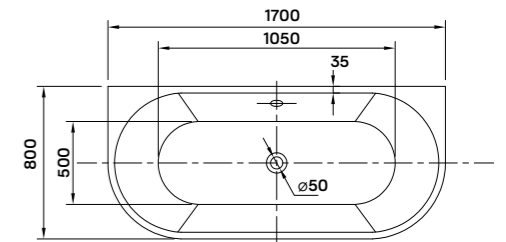

calabria white

freestanding bathtub

170 x 80 x 58 cm

- acrylic tub,
- pop-up drainer,
- rectangular overflow
- color: white
- hidden adjustable leg
- freestanding or against wall

calabria black

freestanding bathtub

170 x 80 x 58 cm

- acrylic tub,
- pop-up drainer,
- rectangular overflow
- color: black
- freestanding or against wall