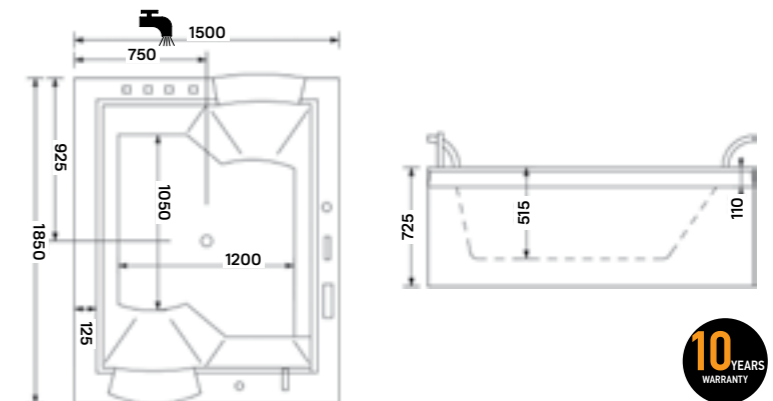

The faucet on the picture is for illustration purposes only.

nera hydromassage bathtub

185 x 90 x 72,5 cm - 285 l

HYDRO™

- bathtub body
- leg structure
- drain with syphon
- 12 mm thick black acrylic decorative frame
- 6 Micro jets V-concept™ back massage system
- 4 Midi jets side massage system
- 2 Midi jets foot massage system
- pneumatic control button
- air regulator
- 1 front skirt + 1 side skirt
- wall fixing set for tub
- Flipper faucet set
- left or right design

Learn more about our E-Plus™, E-Drive™ TOUCH and E-Max™ TOUCH digital systems on page 42.

The faucet on the picture is for illustration purposes only.

nera maxi hydromassage bathtub

185 x 150 x 72,5 cm - 680 l

HYDRO™

- bathtub body
- leg structure
- drain with syphon
- 12 mm thick black acrylic decorative frame
- 2 pcs hydromassage pumps
- 6 Micro jets V-concept™ back massage system
- 4 Midi jets side massage system
- 3 micro jets jets back massage system
- 2x2 Micro jets foot system
- pneumatic control button
- air regulator
- 1 front skirt + 1 side skirt
- wall fixing set for tub
- Flipper faucet set
- left or right design

Learn more about our E-Plus™, E-Drive™ TOUCH and E-Max™ TOUCH digital systems on page 42.