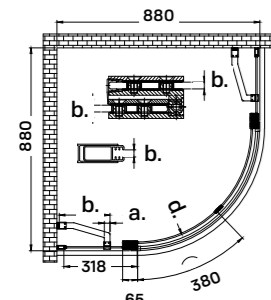

- a. 10*25
- b. 220
- c. 6
- d. R498

arno shower cabin

90 × 90 × 200 cm

Products specifications:

- 8 mm fixed glasses and doors
- stainless steel bracket
- 2 arched doors
- polished aluminium frame
- hidden fixing hinge
- closure strap magnet strip

Choose shower tray!
turn on page 26-27.