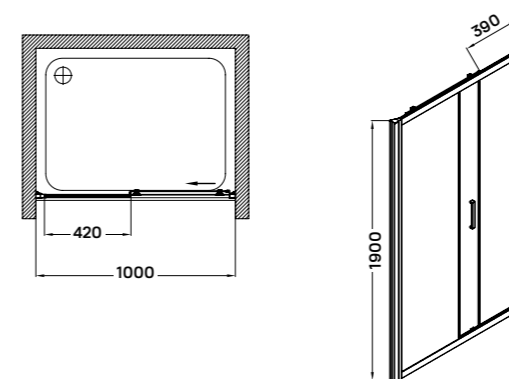

Products specifications:

- 6 mm safety glass
- polished aluminium profile
- chrome handles
- hidden rollers

Choose shower tray!
turn on page 26-27.