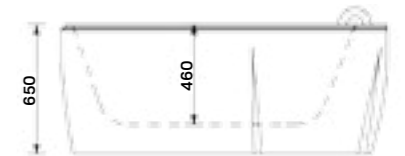

Retro csaptelep