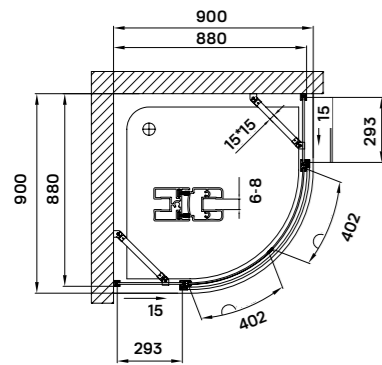

hidden roller

chrome handles

6 mm safety glass

lifting alu pivot system  
(Can be mounted without shower tray)

**Pivot door opening system**

The shower door is lifted by 1 cm during opening by the pivot system, making sure it does not touch the floor. Due to this, it is perfect for installing the shower without a cabin.