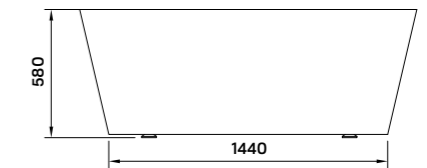

calabria white

freestanding bathtub

170 x 80 x 58 cm

- acrylic tub,
- pop-up drainer,
- rectangular overflow
- color: white
- hidden adjustable leg
- freestanding or against wall

calabria black

freestanding bathtub

170 x 80 x 58 cm

- acrylic tub,
- pop-up drainer,
- rectangular overflow
- color: black
- freestanding or against wall