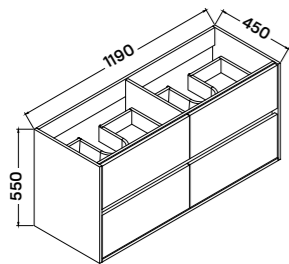

## elois hanging high cabinet

140 × 30 × 35 cm

- Rotating cabinet door latches.

**Lana**  
Optional: mounted lamps for  
the Ginger family of products  
3 × 10 × 9,5 cm