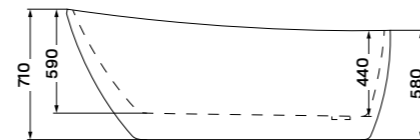

sierra

freestanding bathtub

173 × 77,5 × 71 cm

- double-walled,
- dirt-proof acrylic tub body
- thickness of the acrylic layer: 4-5 mm
- drain and overflow
- hidden adjustable leg

Via

gloria

freestanding bathtub

Ø138 × 58 cm

- double-walled,
- dirt-proof acrylic tub body
- thickness of the acrylic layer: 4-5 mm
- drain and overflow
- hidden adjustable leg