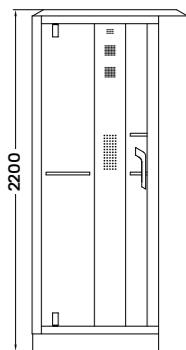

# focus steam cabin

100 × 100 × 220 cm

**Products specifications:**

- 8 mm thick safety glass, hinged door
- steam bath/automatic cleaning function
- ventilation fan
- thermometer sensor
- ozone disinfection
- acrylic seat
- shower compartment shelf
- chrome towel rack
- hidden digital interface (inside/outside)