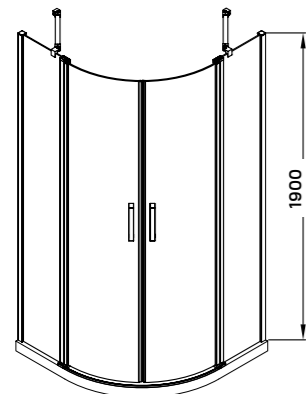

## apollo shower cabin

90 × 90 × 190 cm

**Products specifications:**

- Sliding door shower room
- 6 mm safety glass
- polished aluminium profile
- chrome handles
- hidden roller

**Choose shower tray!**  
turn on page 26-27.

hidden roller

chrome handles

6 mm safety glass

lifting alu pivot system  
(Can be mounted without shower tray)

**Pivot door opening system**

The shower door is lifted by 1 cm during opening by the pivot system, making sure it does not touch the floor. Due to this, it is perfect for installing the shower without a cabin.