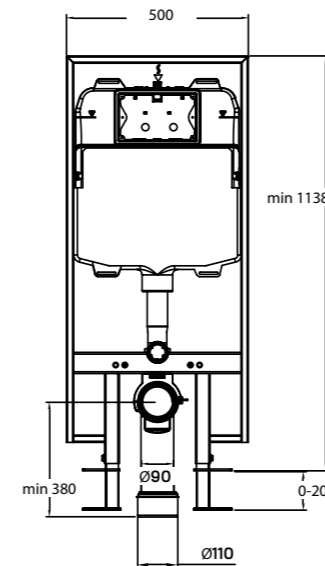

# clarice

concealed cistern

50 × 9 × 113,8 cm

**Product specifications:**

- narrow hidden mechanical cistern
- moulded one-piece HDPE cistern, with a width of 90mm
- universal frame for wall-mounted toilettes
- dual flushing valve with amount control: 3/4.5; 3/6; 4 /7L
- for mechanical flush button
- ABS button with polished chrome finish