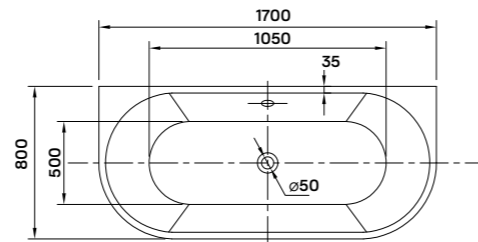

calabria white

freestanding bathtub

170 x 80 x 58 cm

- acrylic tub,
- pop-up drainer,
- rectangular overflow
- color: white
- hidden adjustable leg
- freestanding or against wall

calabria black

freestanding bathtub

170 x 80 x 58 cm

- acrylic tub,
- pop-up drainer,
- rectangular overflow
- color: black
- freestanding or against wall