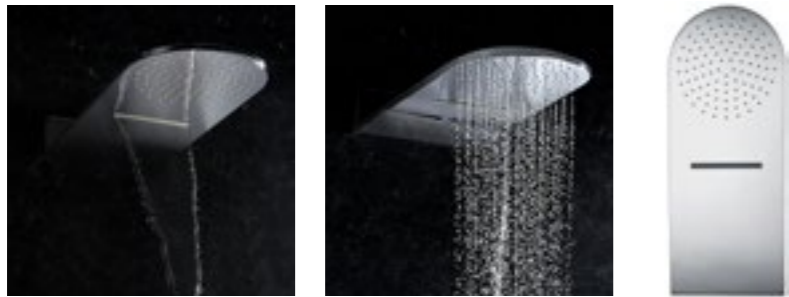

### rainfest 2 tropical shower

- Ø30 cm stainless steel

**new**  
model

**2**  
YEARS  
WARRANTY