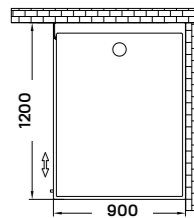

arcade steam cabin

90 × 100 × 220 cm

Products specifications:

- 8 mm safety glass, hinged door
- steam generator/automatic cleaning function
- ventilation fan
- thermometer sensor
- ozone disinfection
- white acrylic seat
- touch control digital trolley
- tropical sprinkler
- handpiece
- 6 jets back massage system
- interior lighting (2pcs)
- built-in FM radio
- adjustable straight wall (no corner cabin) right/left side

* water softener recommended.

monza steam cabin

120 × 90 × 220 cm

Products specifications:

- 8 mm thick safety glass, sliding door
- steam/automatic cleaning function
- ventilation fan
- thermometer sensor
- ozone disinfection
- acrylic seat
- shower bath shelf
- touchscreen digital controller
- tropical shower
- handpiece
- 6 nozzle back massage system
- ceiling lighting (2 pcs)
- built-in FM radio
- left/right side

* water softener recommended.