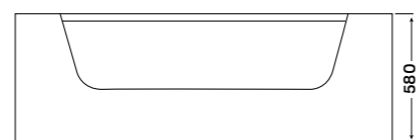

E-Drive™ TOUCH

- LCD Computer
- digitally controlled hydro massage and whirlpool system
- 6 Micro jets V-concept™ back massage system
- 2 Midi jets side massage system
- 2 Midi jets foot massage system
- 10 nozzle whirlpool system
- air regulator
- chromotherapy lighting
- drying system
- disinfection with ozone
- water level sensor
- security lock
- Flipper faucet set
- wall fixing set for tub