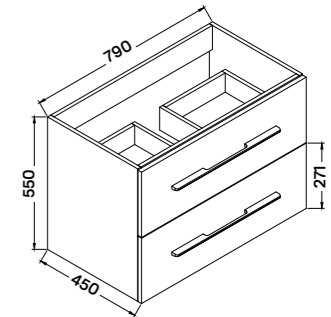

nina 80

Bathroom vanity, 2 drawers
79 × 45 × 55 cm

Cultured marble double sink
• without faucet and trap
80 × 46 × 1,5/17,3 cm

option: pop-up drain plug

Hanging mirror
80 × 55 cm

nina hanging high cabinet

140 × 30 × 35 cm

- Rotating cabinet door latches.