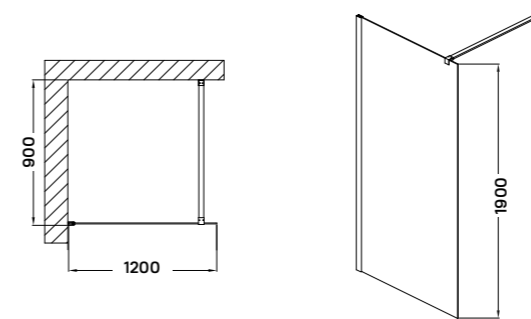

Products specifications:

- 8 mm safety glass
- polished aluminium profile
- stainless steel bracket