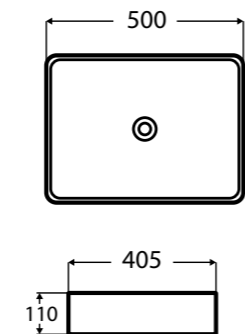

lily
porcelain basin built on counter

- 50 × 40,5 × 11 cm
- thin flange design
- separate mixer version
- without, pop-up drain, syphon