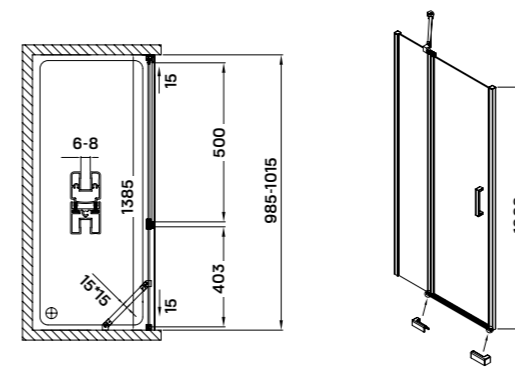

Products specifications:

- 6 mm safety glass,
- chrome finish,
- polished aluminium profile,
- chrome handle,
- lifting alu pivot system,
- stainless steel bracket

Choose shower tray!
turn on page 26-27.