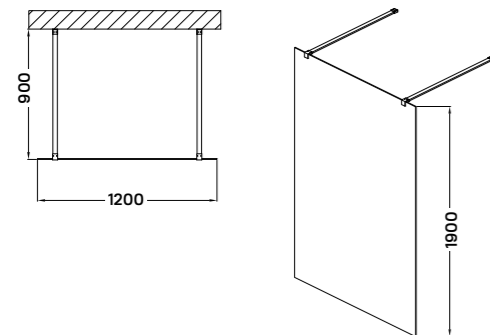

Products specifications:

- 8 mm safety glass
- stainless steel bracket