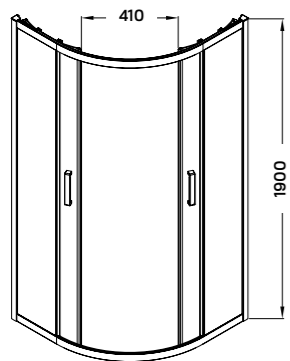

### Products specifications:

- Sliding door with soft-close sliding mechanism
- 8 mm safety glass
- aluminium handles
- polished aluminium frame

**Choose shower tray!**  
turn on page 26-27.

hidden roller

## aquarius 80/ 90 shower cabin

80 × 80 × 190 cm  
90 × 90 × 190 cm

**Products specifications:**

- Sliding door shower room
- 6 mm safety glass
- polished aluminium profile
- chrome handles
- hidden roller