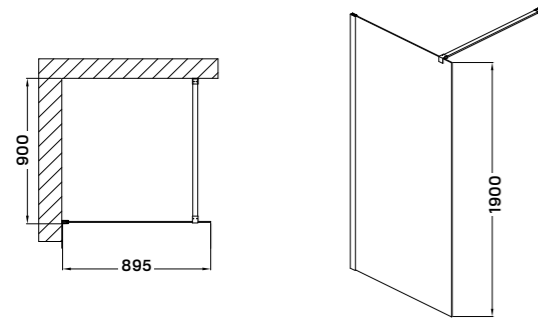

astro 90 walk-in shower wall

90 × 190 cm

Products specifications:

- 8 mm safety glass
- polished aluminium profile
- stainless steel bracket