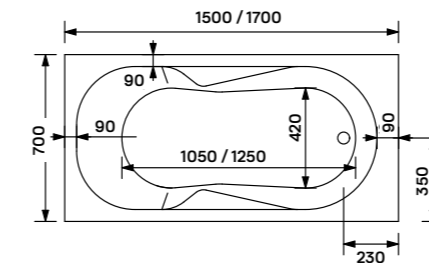

Acrylic bathtub

- 4 mm thick acrylic tub body
- POLI-MAX™ reinforcement on the tub body
- standard foot