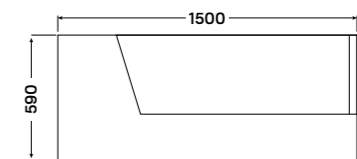

The faucet on the picture is for illustration purposes only.

tivoli

hydromassage bathtub

150 x 150 x 58 cm

E-Drive™ TOUCH

- LCD Computer
- digitally controlled hydro massage and whirlpool system
- 2x4 Micro and 4 Midi jets V-concept™ back massage system
- 2 Midi jets side massage system
- 8 nozzle whirlpool system
- air control
- chromotherapy lighting
- drying system
- disinfection with ozone
- water level sensor
- security lock
- wall fixing set for tub
- Flipper faucet set

The faucet on the picture is for illustration purposes only.

teramo

color therapy acrylic bathtub

150 x 150 x 59 cm

Acrylic bathtub

- safety glass panel,
- overflow + drain,
- unique pillow + backrest,
- exclusive chromotherapy lighting
- wall fixing set for tub
- Flipper faucet set

Bathtub without hydromassage system!