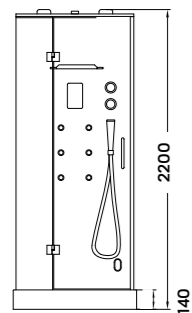

premier / astro 90 / astro 120 / astro 120 Corner / astro 140 / edge 85 / edge 120 /

W-Drain / SMC shower tray

tropical shower

hydromassage system

hinged door, chrome hinge

Acrylic seat is available for order separately. (standard equipment of the cabin)