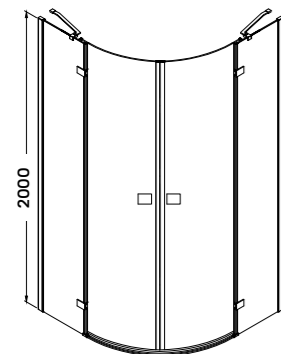

## arno shower cabin

90 × 90 × 200 cm

### Products specifications:

- 8 mm fixed glasses and doors
- stainless steel bracket
- 2 arched doors
- polished aluminium frame
- hidden fixing hinge
- closure strap magnet strip

**Choose shower tray!**  
turn on page 26-27.