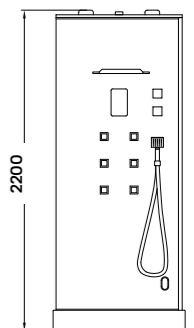

arcade steam cabin

90 × 100 × 220 cm

Products specifications:

- 8 mm safety glass, hinged door
- steam generator/automatic cleaning function
- ventilation fan
- thermometer sensor
- ozone disinfection
- white acrylic seat
- touch control digital trolley
- tropical sprinkler
- handpiece
- 6 jets back massage system
- interior lighting (2pcs)
- built-in FM radio
- adjustable straight wall (no corner cabin) right/left side

* water softener recommended.

monza steam cabin

120 × 90 × 220 cm

Products specifications:

- 8 mm thick safety glass, sliding door
- steam/automatic cleaning function
- ventilation fan
- thermometer sensor
- ozone disinfection
- acrylic seat
- shower bath shelf
- touchscreen digital controller
- tropical shower
- handpiece
- 6 nozzle back massage system
- ceiling lighting (2 pcs)
- built-in FM radio
- left/right side

* water softener recommended.