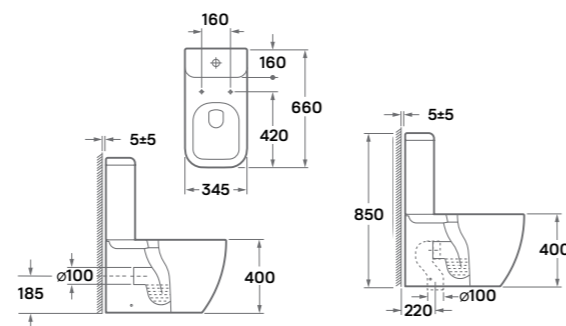

### ditte monoblock toilet

34,5 x 66 x 40/85 cm, S trap optional: S pipe seat

- Seat:
- Öblítés 4/6 l
  - Hidden fastening
  - Quick release
  - Soft close

deep flushing

temperature control of the seat

wall-mounted option