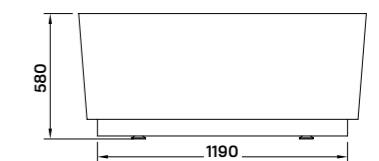

sierra

freestanding bathtub

173 × 77,5 × 71 cm

- double-walled,
- dirt-proof acrylic tub body
- thickness of the acrylic layer: 4-5 mm
- drain and overflow
- hidden adjustable leg

gloria

freestanding bathtub

Ø138 × 58 cm

- double-walled,
- dirt-proof acrylic tub body
- thickness of the acrylic layer: 4-5 mm
- drain and overflow
- hidden adjustable leg