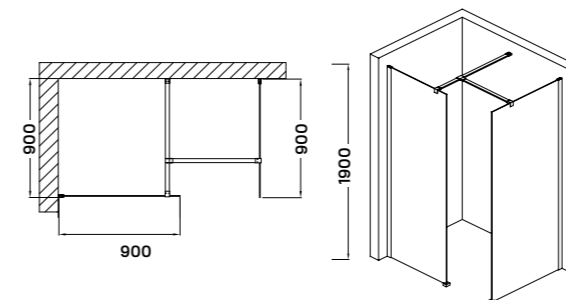

Products specifications:

- 8 mm safety glass
- polished aluminium profile
- stainless steel bracket