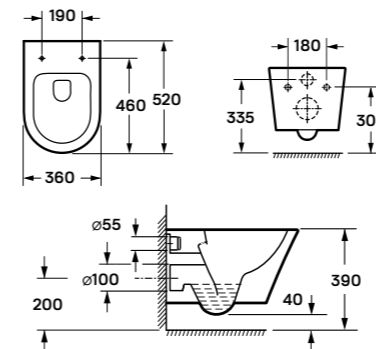

Soft close

Soft Close

This seat closes slowly and quietly when put down, instead of slamming or making a loud noise.

Quick release

Quick Release

Take off the seat with a simple move, so you can clean the whole surface of the toilet without having difficulty around and under the seat.

elle soft closing toilet seat

- Quick release
- Soft close
- 1 YEAR WARRANTY

-43% 6 900 Ft - 3 900 Ft

clement soft closing toilet seat

- Slim seat
- Quick release
- Soft close
- 1 YEAR WARRANTY

12 900 Ft

ditte soft closing toilet seat

- Quick release
- Soft close
- 1 YEAR WARRANTY

12 900 Ft

erin soft closing toilet seat

- Slim seat
- Quick release
- Soft close
- 1 YEAR WARRANTY
- new model

-30% 9 900 Ft - 6 900 Ft

bella soft closing toilet seat

- Slim seat
- Quick release
- Soft close
- 1 YEAR WARRANTY
- new model

-30% 9 900 Ft - 6 900 Ft

clement wall- mounted rimless toilet

36 x 52 x 35 cm, Hidden fastening, hidden console, without seat

- Rimless
- Hidden fastening
- Slim seat
- Quick release
- Soft close

10 YEARS WARRANTY

clement wall- mounted bidet

36 x 52 x 32,5 cm, Hidden fastening without faucet

- Hidden fastening

10 YEARS WARRANTY

clement floor mount toilet

36 x 52 x 35 cm, S trap optional: S pipe seat

- Hidden fastening
- Slim seat
- Quick release
- Soft close

10 YEARS WARRANTY

clement floor mount bidet

36 x 52 x 35 cm, Hidden fastening without faucet

- Hidden fastening

10 YEARS WARRANTY

clement one-piece toilet

36 x 66,5 x 40/83,5 cm, S trap optional: S pipe Seat

- Dual Flush 4/6 l
- Hidden fastening
- Slim seat
- Quick release
- Soft close

10 YEARS WARRANTY