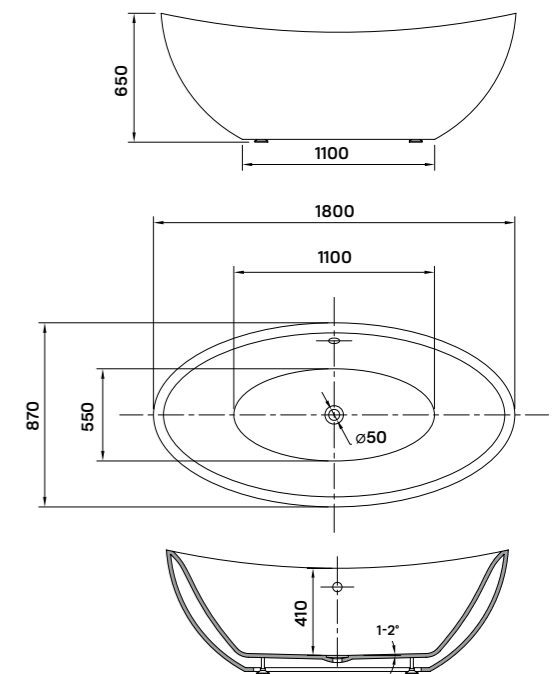

flavia

freestanding bathtub

170 × 80 × 60 cm

- double-walled,
- dirt-proof acrylic tub body
- thickness of the acrylic layer: 4-5 mm
- drain and overflow
- hidden adjustable leg

arezzo

freestanding bathtub

180 × 87 × 65 cm

- acrylic tub,
- manual drainer
- color: white, black
- hidden adjustable leg