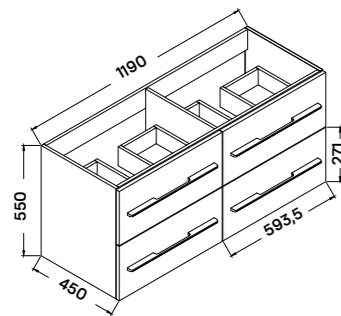

## ginger hanging high cabinet

140 × 30 × 35 cm

• Rotating cabinet door  
latches.

**Arin**  
Optional: mounted lamps for  
the Nina family of products  
17,3 × 12,9 × 3,9 cm

12 900 Ft