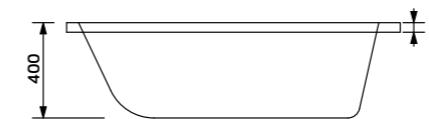

Acrylic bathtub

- 4 mm thick acrylic tub body
- POLI-MAX™ reinforcement on the tub body
- standard foot