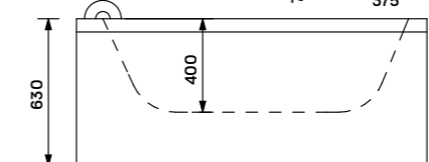

Acrylic bathtub

- 4 mm thick acrylic tub body
- POLI-MAX™ reinforcement on the tub body
- standard foot