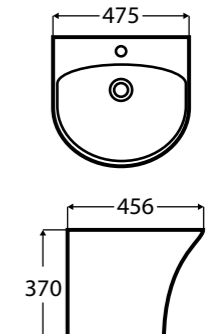

violet
wall hung porcelain basin

- 47,5 × 45,6 × 37 cm
- without faucet, pop-up drain, syphon