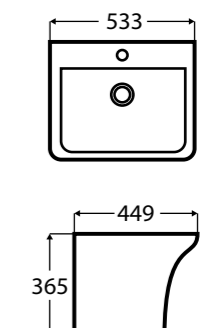

freesia
wall hung porcelain basin

- 53,3 × 44,9 × 36,5 cm
- without faucet, pop-up drain, syphon