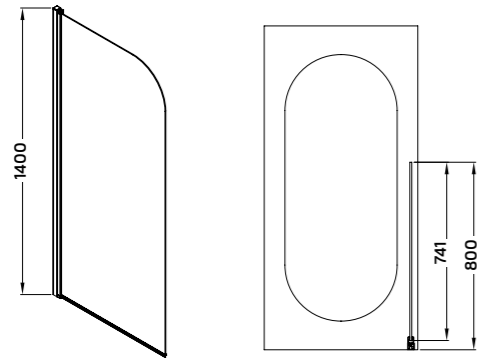

## shower cabin

90 × 90 × 190 cm

**Products specifications:**

- lifting alu pivot system
- 6 mm safety glass
- stainless steel bracket
- polished aluminium profile
- chrome handles
- left / right side

**Choose shower tray!**  
turn on page 26-27.

## triton shower cabin

120 × 80 × 190 cm

**Products specifications:**

- lifting alu pivot system
- 6 mm safety glass
- polished aluminium profile
- chrome handles
- left / right side
- hinged door shower room

### Products specifications:

- 8 mm safety glass
- polished aluminium profile
- stainless steel bracket

### Products specifications:

- 6 mm safety glass
- pivot system
- polished aluminium profile
- left-, right side