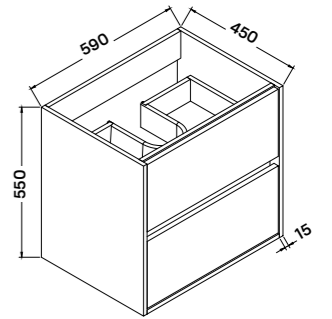

ginger 80

Bathroom vanity, 2 drawers
79 × 45 × 55 cm

Cultured marble sink

80 × 46 × 1,5/17,3 cm
• without faucet and trap
option: pop-up drain plug

Hanging mirror

80 × 55 cm