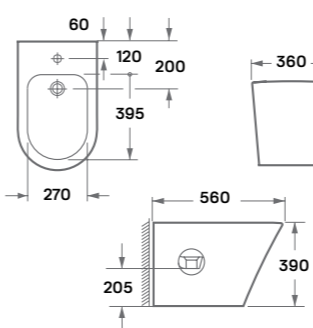

Soft close

Soft Close

This seat closes slowly and quietly when put down, instead of slamming or making a loud noise.

Quick release

Quick Release

Take off the seat with a simple move, so you can clean the whole surface of the toilet without having difficulty around and under the seat.

elle soft closing toilet seat

- Quick release
- Soft close
- 1 YEAR WARRANTY

-43% 6 900 Ft - 3 900 Ft

clement soft closing toilet seat

- Slim seat
- Quick release
- Soft close
- 1 YEAR WARRANTY

12 900 Ft

ditte soft closing toilet seat

- Quick release
- Soft close
- 1 YEAR WARRANTY

12 900 Ft

erin soft closing toilet seat

- Slim seat
- Quick release
- Soft close
- 1 YEAR WARRANTY
- new model

-30% 9 900 Ft - 6 900 Ft

bella soft closing toilet seat

- Slim seat
- Quick release
- Soft close
- 1 YEAR WARRANTY
- new model

-30% 9 900 Ft - 6 900 Ft

clement wall- mounted rimless toilet

36 x 52 x 35 cm, Hidden fastening, hidden console, without seat

- Rimless
- Hidden fastening
- Slim seat
- Quick release
- Soft close

10 YEARS WARRANTY

clement wall- mounted bidet

36 x 52 x 32,5 cm, Hidden fastening without faucet

- Hidden fastening

10 YEARS WARRANTY

clement floor mount toilet

36 x 52 x 35 cm, S trap optional: S pipe seat

- Hidden fastening
- Slim seat
- Quick release
- Soft close

10 YEARS WARRANTY

clement floor mount bidet

36 x 52 x 35 cm, Hidden fastening without faucet

- Hidden fastening

10 YEARS WARRANTY

clement one-piece toilet

36 x 66,5 x 40/83,5 cm, S trap optional: S pipe Seat

- Dual Flush 4/6 l
- Hidden fastening
- Slim seat
- Quick release
- Soft close

10 YEARS WARRANTY