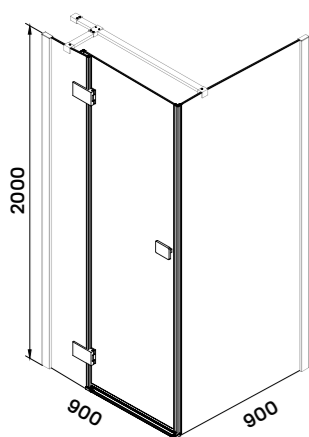

clyde 90 shower cabin

90 × 90 × 200 cm

Products specifications:

- stainless steel bracket
- 8 mm safety glass
- glossy aluminium profile
- hinged door
- concealed hinge
- left/right side

Choose shower tray!
turn on page 26-27.