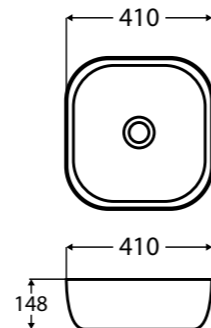

poppy
porcelain basin built on counter

- 41 × 41 × 14,8 cm
- thin flange design
- separate mixer version
- without, pop-up drain, syphon