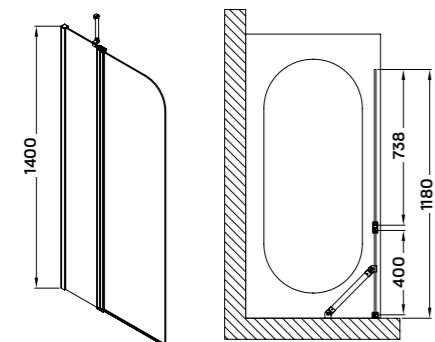

## shower cabin

90 × 90 × 190 cm

**Products specifications:**

- lifting alu pivot system
- 6 mm safety glass
- stainless steel bracket
- polished aluminium profile
- chrome handles
- left / right side

**Choose shower tray!**  
turn on page 26-27.

## triton shower cabin

120 × 80 × 190 cm

**Products specifications:**

- lifting alu pivot system
- 6 mm safety glass
- polished aluminium profile
- chrome handles
- left / right side
- hinged door shower room

### Products specifications:

- 6 mm safety glass
- pivot system
- polished aluminium profile
- left-, right side

### Products specifications:

- 6 mm safety glass
- pivot system
- polished aluminium profile
- left-, right side
- stainless steel bracket