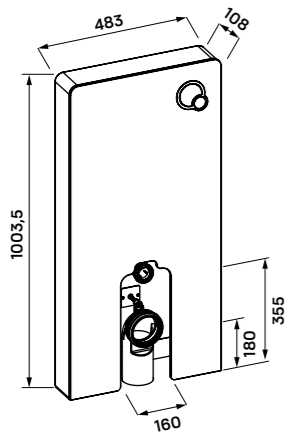

# corsica

standalone tank for floor mount  
and wall-mounted toilettes

48,3 × 10,8 × 100 cm

**Products specifications:**

- safety glass front, white
- aluminium frame
- rounded design
- pneumatic buttons

Corsica tank is compatible with  
the following Wellis smart toilets: