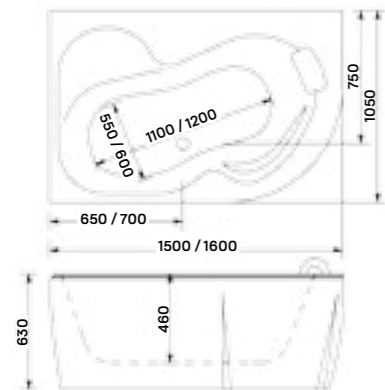

sepia

acrylic bathtub

150 × 105 × 65 cm - 240 l
160 × 105 × 65 cm - 280 l

Acrylic bathtub

- 4 mm thick acrylic tub body
- POLI-MAX™ reinforcement the tub body
- standard foot
- left or right model