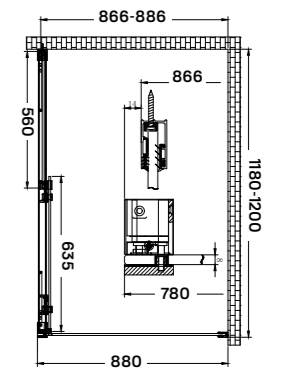

- a. 10*25
- b. 220
- c. 6
- d. R498

arno shower cabin

90 × 90 × 200 cm

Products specifications:

- 8 mm fixed glasses and doors
- stainless steel bracket
- 2 arched doors
- polished aluminium frame
- hidden fixing hinge
- closure strap magnet strip

Choose shower tray!
turn on page 26-27.

fabio shower cabin

120 × 90 × 200 cm

Products specifications:

- Sliding door with soft-close sliding mechanism
- 8 mm safety glass
- aluminium handles
- polished aluminium frame

Choose shower tray!
turn on page 26-27.