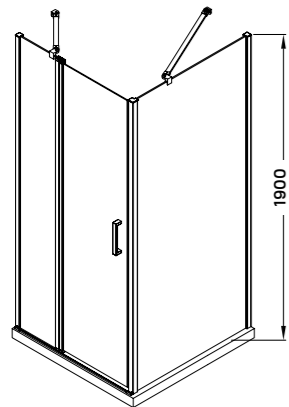

triton shower cabin

120 × 80 × 190 cm

Products specifications:

- lifting alu pivot system
- 6 mm safety glass
- polished aluminium profile
- chrome handles
- left / right side
- hinged door shower room

Choose shower tray!
turn on page 26-27.