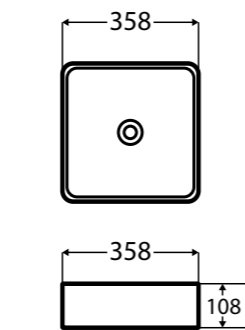

tulip
porcelain basin built on counter

- 35,8 × 35,8 × 10,8 cm
- thin flange design
- separate mixer version
- without, pop-up drain, syphon