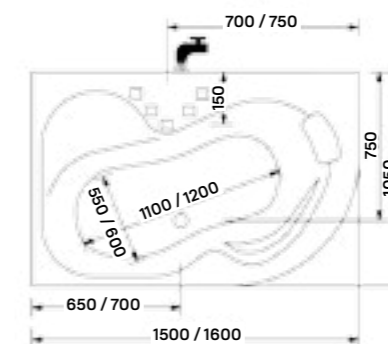

The faucet on the picture is for illustration purposes only.

rhone

hydromassage bathtub

170 × 85 × 58 cm - 230 l

E-Drive™ TOUCH

- LCD Computer
- digitally controlled hydro massage and whirlpool system
- 6 Micro jets V-concept™ back massage system
- 2 Midi jets side massage system
- 2 Midi jets foot massage system
- 10 nozzle whirlpool system
- air regulator
- chromotherapy lighting
- drying system
- disinfection with ozone
- water level sensor
- security lock
- Flipper faucet set
- wall fixing set for tub

The faucet on the picture is for illustration purposes only.

sepia

hydromassage bathtub

150 × 105 × 65 cm - 240 l
160 × 105 × 65 cm - 280 l

HYDRO™

- bathtub body
- leg structure
- drain with syphon
- 6 Micro jets V-concept™ back massage system
- 4 Midi jets side massage system
- 2 Midi jets foot massage system
- pneumatic control button
- air regulator
- front skirt
- wall fixing set for tub
- Retro faucet set
- left or right design

Learn more about our E-Plus™, E-Drive™ TOUCH and E-Max™ TOUCH digital systems on page 42.

Retro csaptelep