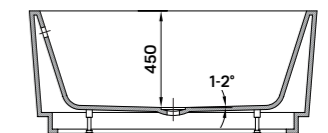

sierra

freestanding bathtub

173 × 77,5 × 71 cm

- double-walled,
- dirt-proof acrylic tub body
- thickness of the acrylic layer: 4-5 mm
- drain and overflow
- hidden adjustable leg

gloria

freestanding bathtub

Ø138 × 58 cm

- double-walled,
- dirt-proof acrylic tub body
- thickness of the acrylic layer: 4-5 mm
- drain and overflow
- hidden adjustable leg