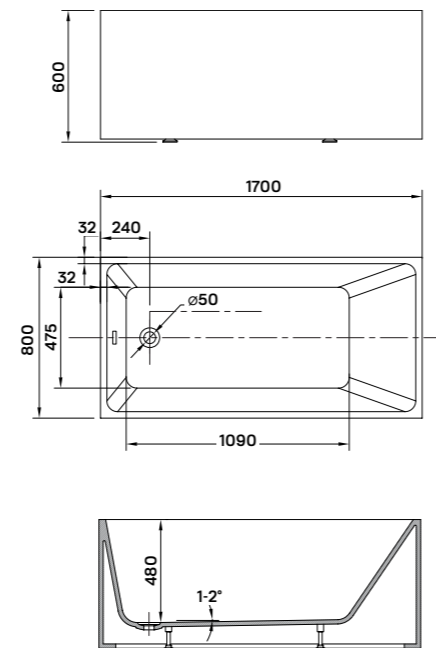

flavia

freestanding bathtub

170 × 80 × 60 cm

- double-walled,
- dirt-proof acrylic tub body
- thickness of the acrylic layer: 4-5 mm
- drain and overflow
- hidden adjustable leg

arezzo

freestanding bathtub

180 × 87 × 65 cm

- acrylic tub,
- manual drainer
- color: white, black
- hidden adjustable leg