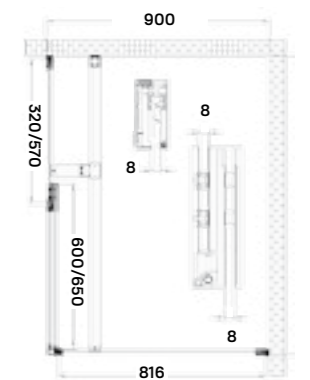

clyde 90 shower cabin

90 × 90 × 200 cm

Products specifications:

- stainless steel bracket
- 8 mm safety glass
- glossy aluminium profile
- hinged door
- concealed hinge
- left/right side

Choose shower tray!
turn on page 26-27.

clyde 120 shower cabin

120 × 90 × 200 cm

Products specifications:

- stainless steel bracket
- 8 mm safety glass
- glossy aluminium profile
- hinged door
- concealed hinge
- left/right side

Choose shower tray!
turn on page 26-27.