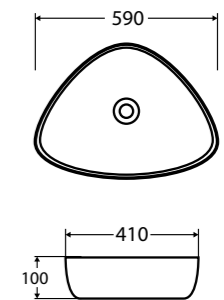

iris
porcelain basin built on counter

- 59 × 41 × 10 cm
- thin flange design
- separate mixer version
- without, pop-up drain, syphon