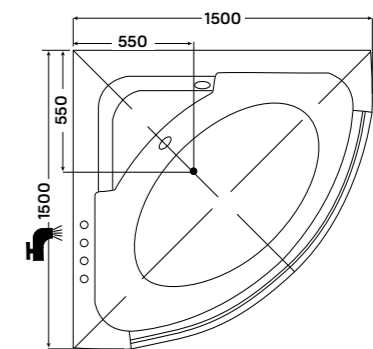

The faucet on the picture is for illustration purposes only.

tivoli

hydromassage bathtub

150 x 150 x 58 cm

E-Drive™ TOUCH

- LCD Computer
- digitally controlled hydro massage and whirlpool system
- 2x4 Micro and 4 Midi jets V-concept™ back massage system
- 2 Midi jets side massage system
- 8 nozzle whirlpool system
- air control
- chromotherapy lighting
- drying system
- disinfection with ozone
- water level sensor
- security lock
- wall fixing set for tub
- Flipper faucet set

The faucet on the picture is for illustration purposes only.

teramo

color therapy acrylic bathtub

150 x 150 x 59 cm

Acrylic bathtub

- safety glass panel,
- overflow + drain,
- unique pillow + backrest,
- exclusive chromotherapy lighting
- wall fixing set for tub
- Flipper faucet set

Bathtub without hydromassage system!