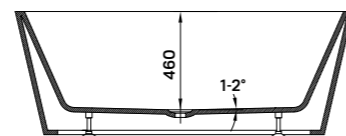

calabria white

freestanding bathtub

170 x 80 x 58 cm

- acrylic tub,
- pop-up drainer,
- rectangular overflow
- color: white
- hidden adjustable leg
- freestanding or against wall

Via

calabria black

freestanding bathtub

170 x 80 x 58 cm

- acrylic tub,
- pop-up drainer,
- rectangular overflow
- color: black
- freestanding or against wall