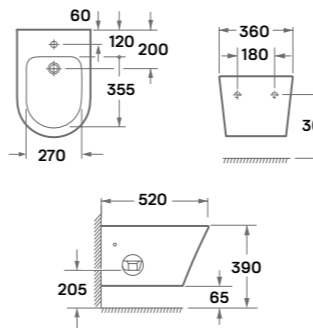

### clement wall- mounted rimless toilet

36 x 52 x 35 cm, Hidden fastening, hidden console, without seat

- Rimless
- Hidden fastening
- Slim seat
- Quick release
- Soft close

10 YEARS WARRANTY