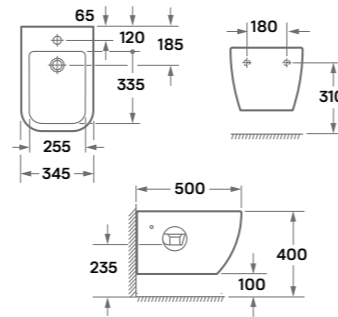

ditte wall-mounted rimless WC

34,5 x 50 x 34 cm, Hidden fastening, without seat

1. Seat:
2. Rimless
   - Hidden fastening
   - Quick release
   - Soft close

elle wall-mounted toilet

34,5 cm x 50 cm x 35,5 cm, porcelain, deep rinsing, option: toilet seat

1. Seat:
2. Quick release
   - Soft close

ditte wall-mounted bidet

34,5 x 50 x 30 cm, Hidden fastening hidden console without faucet

- Hidden fastening

erin wall-mounted rimless toilet

34,8 x 54,5 x 37,6 cm, porcelain, deep rinsing, option: toilet seat

1. Seat:
2. Rimless
   - Quick release
   - Soft close

ditte floor mount toilet

34,5 x 52 x 40 cm, S trap, hidden fastening, optional: S pipe, seat

1. Seat:
2. Hidden fastening
   - Quick release
   - Soft close

bella wall-mounted rimless toilet

35,5 x 53 x 36,2 cm, porcelain, deep rinsing, option: toilet seat

1. Seat:
2. Rimless
   - Quick release
   - Soft close

ditte floor mount bidet

34,5 x 52 x 40 cm, Hidden fastening without faucet

- Hidden fastening

evolo wall-mounted urinal

35 x 29 x 68 cm +2 cm

porcelain, top water connection, rear discharge urinal, without mixer, with fixing kit and seal

ditte monoblock toilet

34,5 x 66 x 40/85 cm, S trap optional: S pipe seat

1. Seat:
2. Öblítés 4/6 l
   - Hidden fastening
   - Quick release
   - Soft close