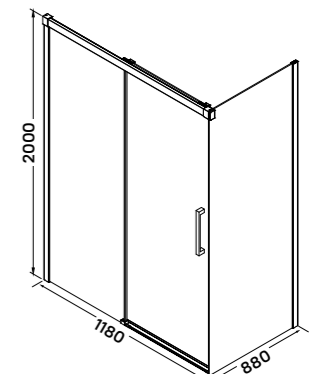

Products specifications:

- Sliding door with soft-close sliding mechanism
- 8 mm safety glass
- aluminium handles
- polished aluminium frame

Choose shower tray!
turn on page 26-27.