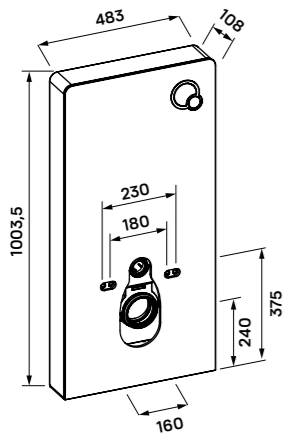

# corsica

standalone tank for floor mount  
and wall-mounted toilettes

48,3 × 10,8 × 100 cm

**Products specifications:**

- safety glass front, white
- aluminium frame
- rounded design
- pneumatic buttons

Corsica tank is compatible with  
the following Wellis smart toilets: