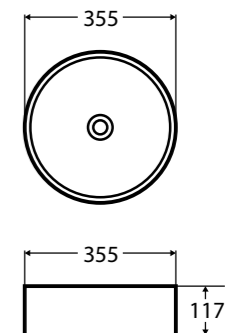

rose
porcelain basin built on counter

- Ø35,5 × 11,7 cm
- thin flange design
- separate mixer version
- without, pop-up drain, syphon