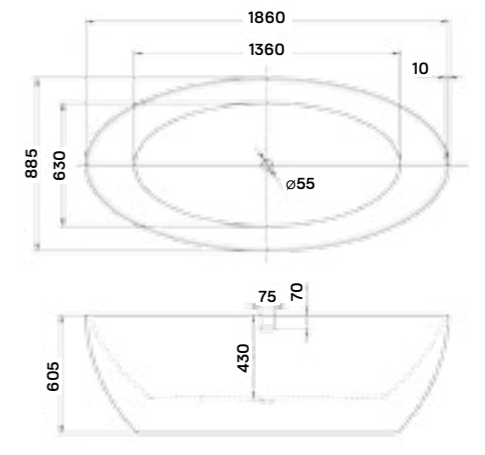

## oval 186 freestanding bathtub

186 × 88,5 × 60,5 cm

- double-walled, dirt-proof acrylic tub body
- thickness of the acrylic layer: 4-5 mm
- drain and overflow
- hidden adjustable leg

Via

Rundo Solo