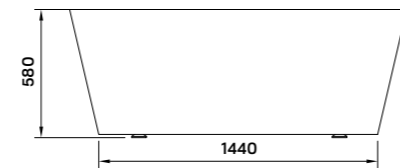

calabria white

freestanding bathtub

170 x 80 x 58 cm

- acrylic tub,
- pop-up drainer,
- rectangular overflow
- color: white
- hidden adjustable leg
- freestanding or against wall

Via

calabria black

freestanding bathtub

170 x 80 x 58 cm

- acrylic tub,
- pop-up drainer,
- rectangular overflow
- color: black
- freestanding or against wall