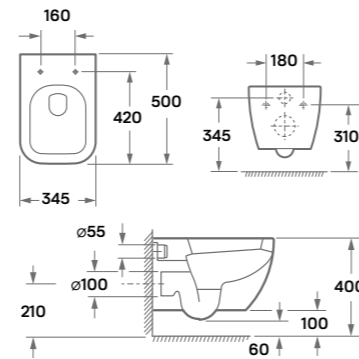

ditte wall-mounted rimless WC

34,5 x 50 x 34 cm, Hidden fastening, without seat

1. Seat:
2. Rimless
   - Hidden fastening
   - Quick release
   - Soft close

elle wall-mounted toilet

34,5 cm x 50 cm x 35,5 cm, porcelain, deep rinsing, option: toilet seat

1. Seat:
2. Quick release
   - Soft close

ditte wall-mounted bidet

34,5 x 50 x 30 cm, Hidden fastening hidden console without faucet

- Hidden fastening

erin wall-mounted rimless toilet

34,8 x 54,5 x 37,6 cm, porcelain, deep rinsing, option: toilet seat

1. Seat:
2. Rimless
   - Quick release
   - Soft close

ditte floor mount toilet

34,5 x 52 x 40 cm, S trap, hidden fastening, optional: S pipe, seat

1. Seat:
2. Hidden fastening
   - Quick release
   - Soft close

bella wall-mounted rimless toilet

35,5 x 53 x 36,2 cm, porcelain, deep rinsing, option: toilet seat

1. Seat:
2. Rimless
   - Quick release
   - Soft close

ditte floor mount bidet

34,5 x 52 x 40 cm, Hidden fastening without faucet

- Hidden fastening

evolo wall-mounted urinal

35 x 29 x 68 cm +2 cm

porcelain, top water connection, rear discharge urinal, without mixer, with fixing kit and seal

ditte monoblock toilet

34,5 x 66 x 40/85 cm, S trap optional: S pipe seat

1. Seat:
2. Öblítés 4/6 l
   - Hidden fastening
   - Quick release
   - Soft close